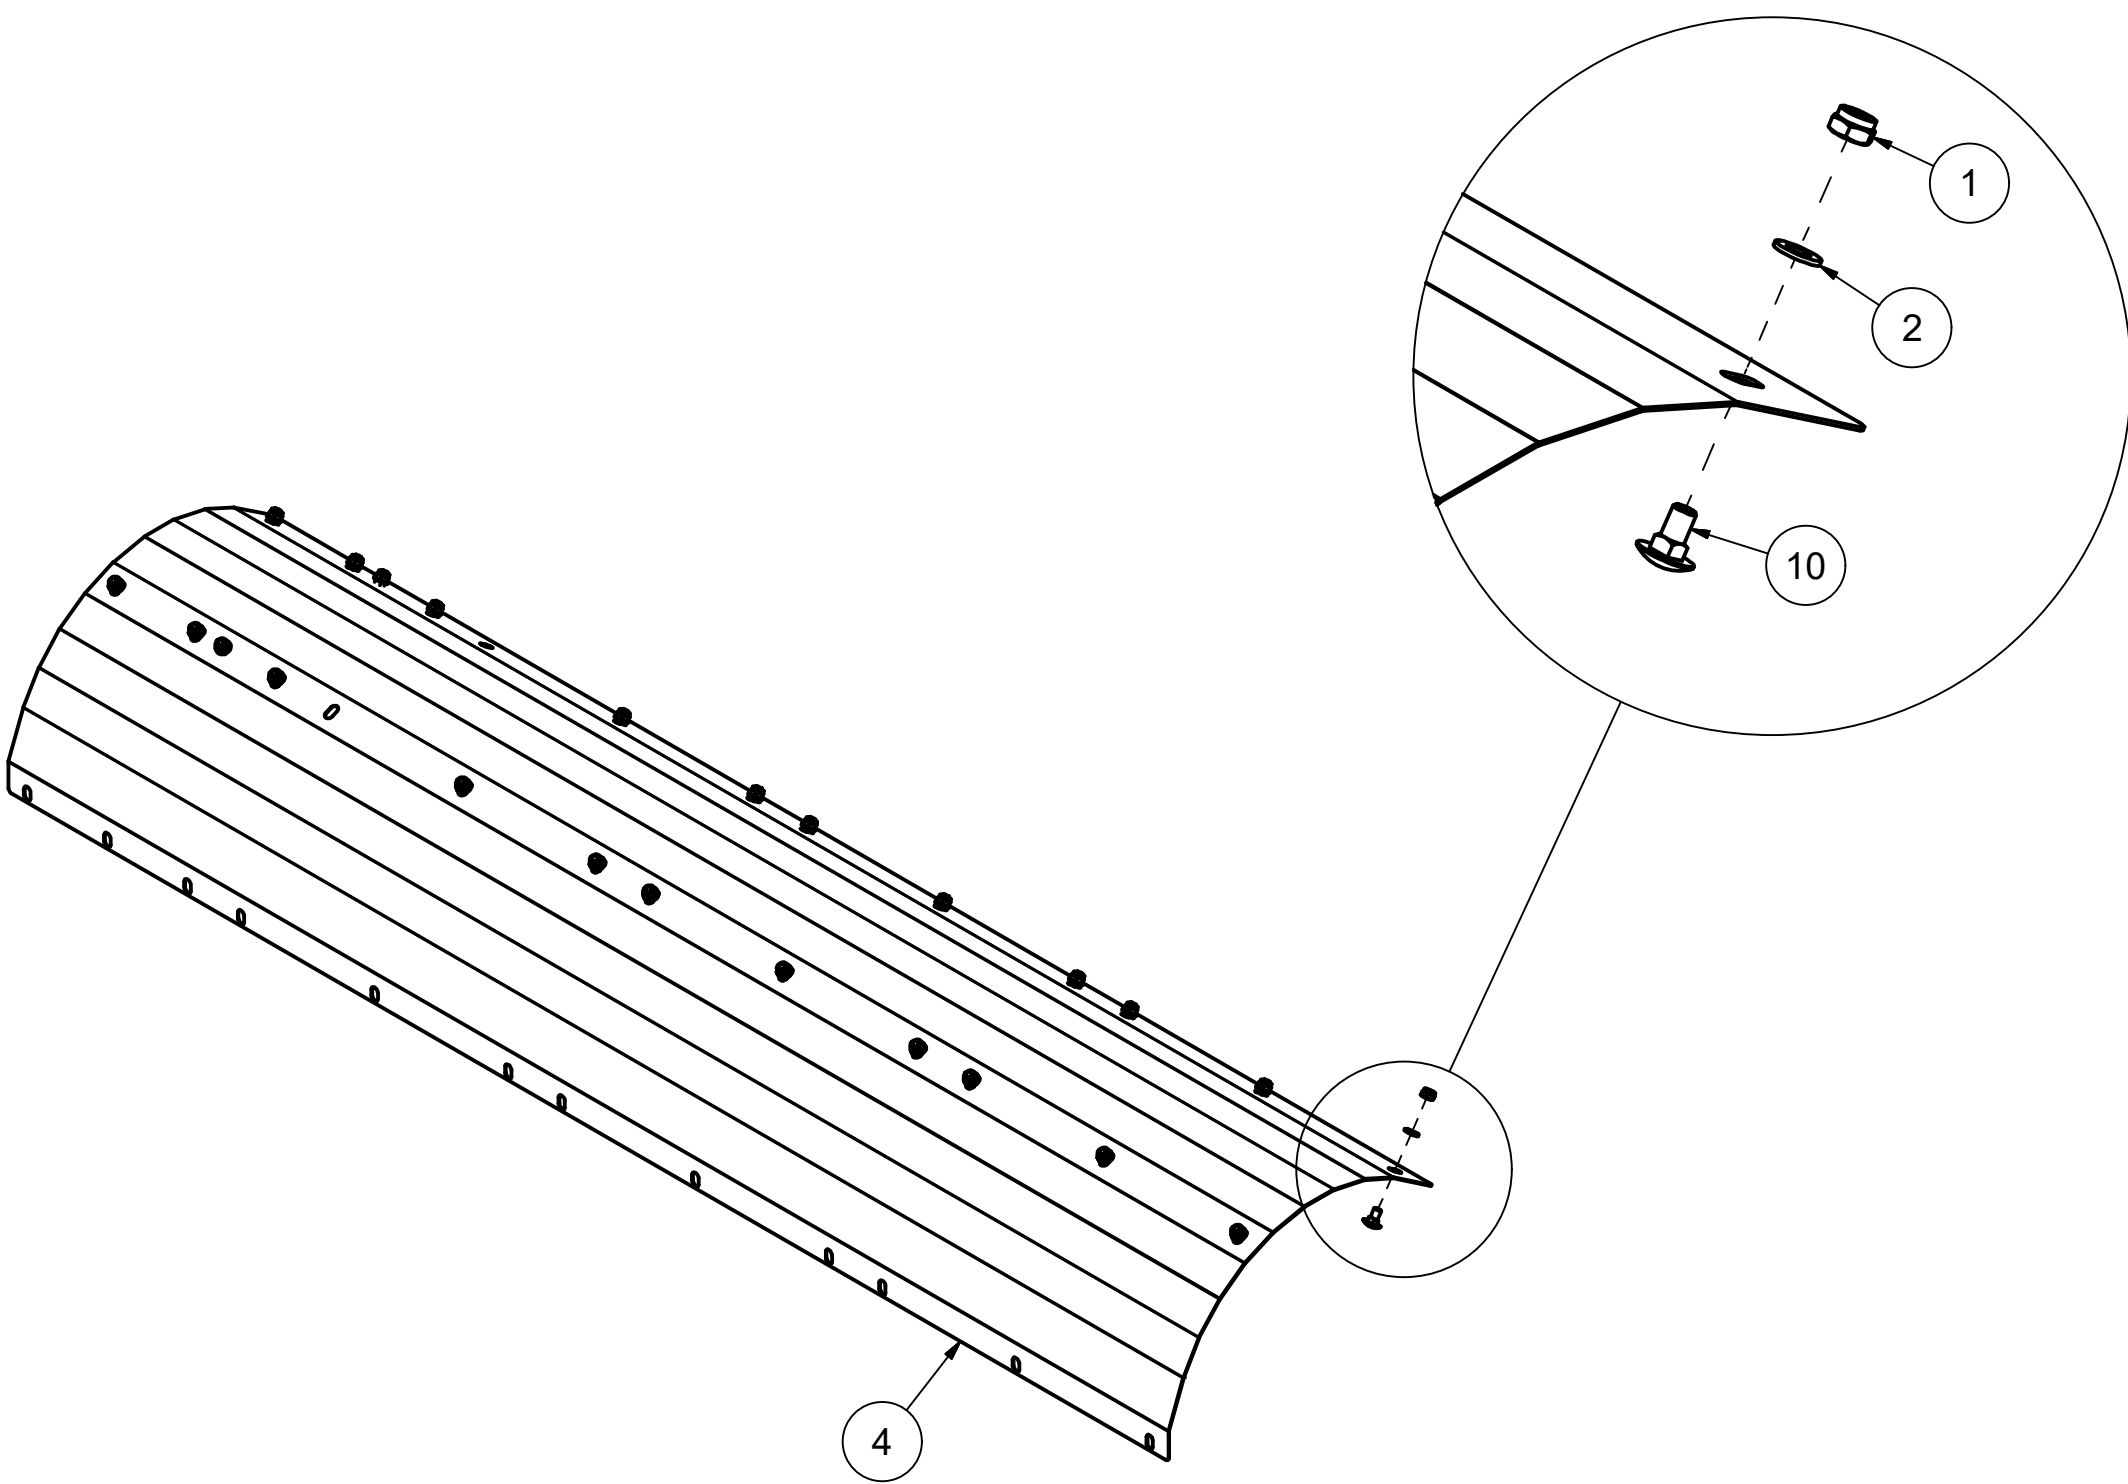

27108007 Protective cover

Pos	Qty	Article no	Designation
1	24	2483610	Locking nut M10 EIZn DIN 985
2	24	2531060	Washer M10 EIZn DIN 125
4	1	12710025	Wear cover
10	24	2344295	Locking screw M10x20 EIZn 8.8 DIN 603